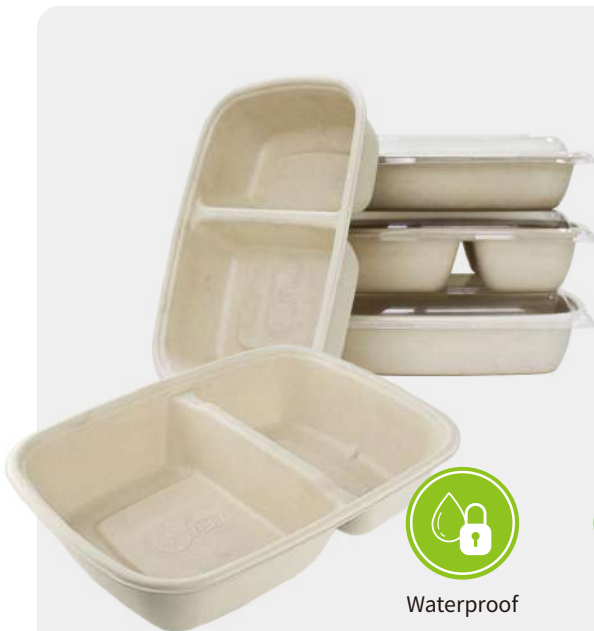

Easypack

GREEN COLLECTIONS

Biodegradable food packaging

A new biodegradable material that commit a sustainable future.

NATURAL

BLEACHED

TRANSPARENT

Anti-Fog

Safety

Stackable

High Durability

Good Locking

Compostable Pulp Products

The pulp products are waterproof and oil-proof, they are microwavable as well.

Biodegradable

To pursue 100% natural commitment, the raw material we use is non-bleached. And our products can be decomposed by microorganisms in a composting environment around 120 days.