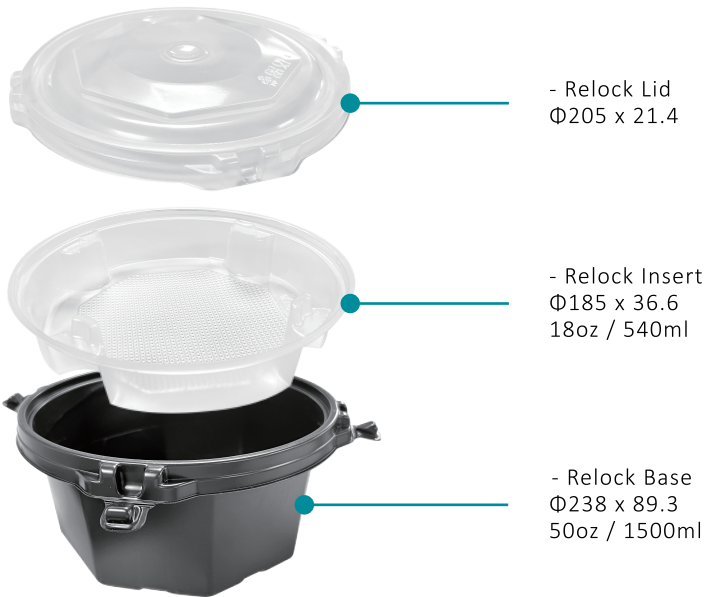

# PP Food Container

Good Lock, Better Deliver

Microwaveable

Food Safety

Stackable

Waterproof

Relock Container

---